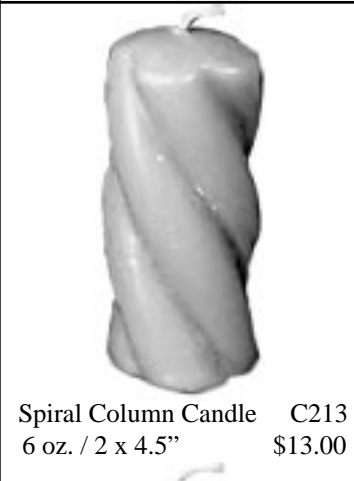

Beehive Skep Round L13
2 oz. / 4.25 x 4.25" \$10.00

Beeswax Hexagon BW03
1 oz. / 2 x 2" \$2.00

Honeycomb Hexagon BW04
1 oz. / 2 x 2" \$2.00

Beeswax Block BW05
1 oz. / 2.75 x .75" \$2.00

Beeswax is a gift from the honeybee that has been used for millenia – burned for light, used as a rich emollient to protect everything from delicate skin to fine musical instruments, as a lubricant and a medicine, and loved for its sweet scent and warm glowing color.

Wild Rose Candle C370
13 oz. / 3 x 3 \$22.00

Floating Rose Candle C075
(available in colors)
2 oz. / 3 x 2" \$5.00

Poured Smooth Tapers (pair)
6" / 3 oz. C090 \$6.00
8" / 3.25 oz. C110 \$7.00
10" / 4 oz. C130 \$8.00

Pear Candle C190
5.5 oz. / 2.5 x 3.25" \$12.00

Pointed Votive Candle C022
2 oz. / 1.75 x 2.5" \$2.75

Votive Candle C010
1 oz. / 1.25 x 1.5" \$2.00

Apple Candle C211
(natural, red or green)
6 oz. / 3.5 x 2.25" \$13.00

Spiral Twist Candle C274
8.25 oz. / 2.5 x 3.75" \$16.00

Spiral Column Candle C213
6 oz. / 2 x 4.5" \$13.00

Bird Candles
C030 \$3.00 C031 \$3.00
2.5 oz. / 2.25 x 1.75" (each) *Sold separately or as a pair.*